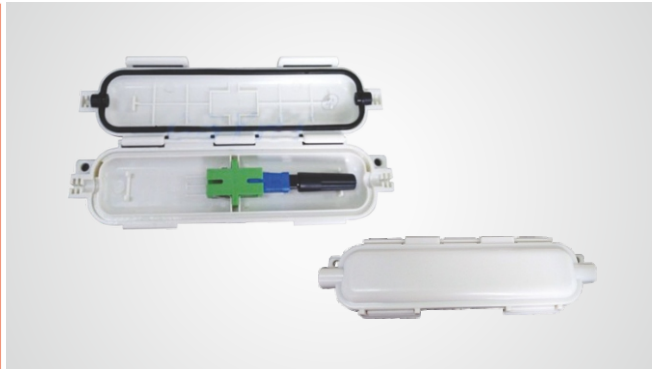

DROP CABLE PROTECT BOX

Drop Cable Protect Box is used for drop cable connecting, splice and protection.

FEATURES

- Fast connecting.
- Waterproof IP65
- Small size, nice shape, convenient Installation.
- Satisfy for drop cable and normal cable.
- Splice contact protection is stable&reliable,Protect it from damage or broken by external force

MATERIAL:

ABS
Size: 160*47.9*16mm

ORDERING INFORMATION

Part Number	Description
601-65LCX	Drop Cable Protect Box LC Type
601-65SCX	Drop Cable Protect Box SC Type
601-65FCX	Drop Cable Protect Box FC Type