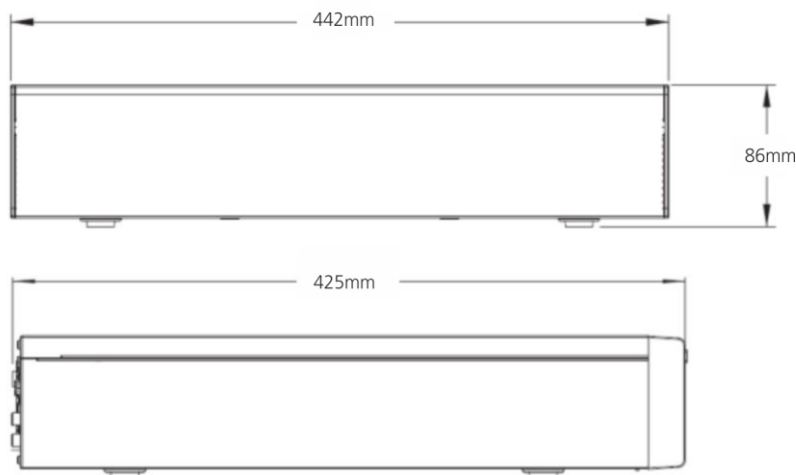

## SPECIFICATION

MODEL	Model No.	ENR-08032-N-IRK
	Type	32Ch Embedded Network Video Recorder
STORAGE	Internal HDD	8 SATA Ports, Up to 10TB capacity for each HDD
	HDD Mode	Single, Raid 0/1/5/6/10
	eSATA	1 eSATA port
	USB	Front panel: 2 x USB2.0,Rear panel: 1 x USB3.0
GENERAL	Power Supply	Single, AC 100~240V, 50/60 Hz
	Power Consumption	<20W (without HDD)
	Operating Conditions	-10°C ~ +55°C (Non-condensing)
	Dimension(W× D× H)	442×425×86mm
	Weight	5.13 Kg

## Dimension Diagram

## Packing Information

Part Number	Packing Mode	Gross Weight (kg)	Dimension (mm)
ENR-08032-N-IRK	Carton Box	5.13	442×425×86mm