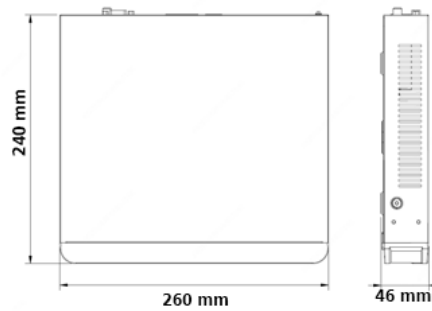

8CH EMBEDDED NETWORK VIDEO RECORDER

ENR-01008-N-8PK

MODEL	Model No.	ENR-01008-N-8PK
	Type	8Ch Embedded Network Video Recorder
POE	POE Interface	8 RJ-45 10M/100M self-adaptive Ethernet Interface
	Power per POE Port	Max 30W for single port Max 75W in total
HARD DISK	SATA	1 SATA Interface
	Capacity	Up to 6TB for each HDD
	Array Type	N/A
	eSATA	N/A
	N+M Hot Standby	N/A
	ANR	Supported
GENERAL	External Storage	Not Supported
	Power Supply	52V DC
	Power Consumption	≤9 W (without HDD)
	Working Environment	-10°C~+ 55°C (+14°F~+131°F), Humidity ≤ 90% RH (non-condensing)
	Dimensions (W×D×H)	260mm ×240mm × 46 mm (10.2" × 9.4" × 1.8")
	Weight (without HDD)	≤1.1kg (2.43lb)

Dimension Unit : mm

ORDERING INFORMATION

Part Number	Description	Standard Quantity
ENR-01008-N-8PK	8Ch Embedded Network Video Recorder With 1 HDD Bay, 8# POE Ports, HDMI, VGA and ONVIF support	1

PACKING INFORMATION

Part Number	Packing Mode	Gross weight(Kg)	Dimension(mm)
ENR-01008-N-8PK	Carton Box	≤1.1kg (2.43lb)	260mm ×240mm × 46 mm (10.2" × 9.4" × 1.8")