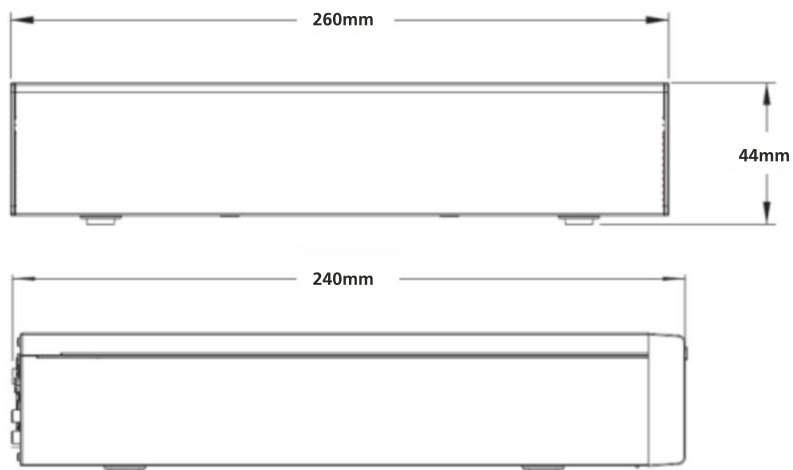

## SPECIFICATION

<b>MODEL</b>	<b>Model No.</b>	<b>ENR-01016-N-4K</b>
	Type	16Ch Embedded Network Video Recorder
<b>NETWORK</b>	Incoming Bandwidth	80Mbps
	Outgoing Bandwidth	80Mbps
	Remote Users	128
	Protocols	P2P, UPnP, NTP, DHCP, PPPoE
<b>VIDEO &amp; AUDIO</b>	IP Video Input	16-Ch
	Two-way Audio Input	1-Ch, RCA
	HDMI/VGA Output	HDMI: 4K(3840x2160)/30Hz, 1920x1080p/60Hz, 1920x1080p/50Hz, 1600x1200/60Hz, 1280x1024/60Hz, 1280x720/60Hz, 1024x768/60Hz VGA: 1920x1080p/60Hz, 1920x1080p/50Hz, 1600x1200/60Hz, 1280x1024/60Hz, 1280x720/60Hz, 1024x768/60Hz
	Recording Resolution	8MP/6MP/5MP/4MP/3MP/1080p/960p/720p/D1/2CIF/CIF
	Audio Output	1-Ch, RCA
	Synchronous Playback	16-Ch
	Corridor Mode Screen	3/4/5/7/9
<b>DECODING</b>	Decoding format	H.265+, H.265, H.264
	Live view/Playback	8MP/6MP/5MP/4MP/3MP/1080p/960p/720p/D1/2CIF/CIF
	Capability	1x4K@30, 2x4MP@30, 4x1080p@30, 8x720p@30, 16xD1
<b>HARD DISK</b>	SATA	1 SATA interface
	Capacity	Up to 8TB for each disk
<b>SMART</b>	VCA Detection	Face detection, Intrusion detection, Cross line detection, Audio detection, Defocus detection, Scene change detection, Auto tracking
	VCA Search	Face search, Behavior search
	Statistical Analysis	People counting
<b>INTERFACE</b>	Network Interface	1 RJ-45 10M/100M Self-adaptive Ethernet Interface
	USB Interface	Rear panel: 2xUSB2.0, Front panel: 1xUSB2.0
	Alarm In	4 Ch
	Alarm Out	1 Ch
<b>GENERAL</b>	Power Supply	12V DC Power Consumption: ≤8 W( without HDD )
	Working Environment	-10°C ~ + 55°C, Humidity ≤90% RH(Non-condensing)
	Dimensions	260x240x44mm
	Weight	≤1.12 Kg

## Dimension Diagram

## Packing Information

Part Number	Packing Mode	Gross Weight (kg)	Dimension (mm)
ENR-01016-N-4K	Carton Box	1.12	260x240x44