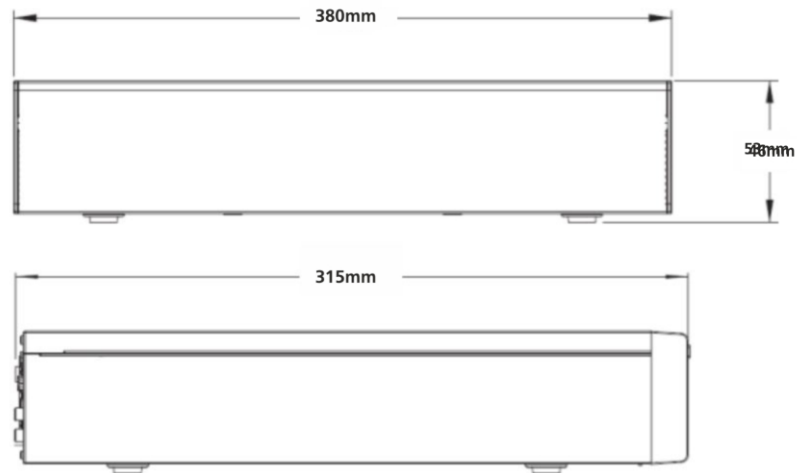

SPECIFICATION

MODEL	Model No.	ENR-02008-N-4K
	Type	8Ch Embedded Network Video Recorder
NETWORK	Incoming Bandwidth	90Mbps
	Outgoing Bandwidth	72Mbps
	Remote Users	128
	Protocols	P2P, UPnP, NTP, DHCP, PPPoE
VIDEO & AUDIO	IP Video Input	8-Ch
	Two-way Audio Input	1-Ch, RCA
	HDMI/VGA Output	HDMI: 4K (3840x2160)@30, 1920x1080p@60, 1920x1080p@50, 1600x1200@60, 1280x1024@60, 1280x720@60, 1024x768@60 VGA: 1920x1080p@60, 1920x1080p@50, 1280x1024@60, 1280x720@60, 1024x768@60
	Recording Resolution	8MP/6MP/5MP/4MP/3MP/1080p/960p/720p/D1/2CIF/CIF
	Audio Output	1-Ch, RCA
	Synchronous Playback	8-Ch
	Corridor Mode	3/4/5/7/9
DECODING	Decoding format	H.265+, H.265, H.264
	Live view/Playback	8MP/6MP/5MP/4MP/3MP/1080p/960p/720p/D1/2CIF/CIF
	Capability	1 x 4K@30, 1 x 6MP@30, 1 x 5MP@30, 2 x 4MP@30, 2 x 3MP@30, 4 x 1080p@30, 8 x 720p@30, 16 x D1
HARD DISK	SATA	2 SATA interface
	Capacity	Up to 10TB for each disk
INTERFACE	Network Interface	1 RJ-45 10M/100M/1000M self-adaptive Ethernet Interface
	USB Interface	Rear panel: 1 x USB2.0, Front panel: 1 x USB2.0
SMART	Behaviour Detection	Intrusion, Crossing line, Auto tracking, Face search, Behavior search
	Intelligent Identification	Face detection, Audio detection, Defocus, Scene change
	Statistical Analysis	People counting
GENERAL	Power	12V DC
	Power Consumption	≤ 7 W(without HDD)
	Working Environment	-10°C ~ + 55°C, Humidity ≤90% RH(Non-condensing)
	Dimensions	380x315x53mm
	Weight	≤1.6 Kg

8CH EMBEDDED NETWORK VIDEO RECORDER

ENR-02008-N-4K

Dimension Diagram

ORDERING INFORMATION

Part Number	Description	Standard Quantity
ENR-02008-N-4K	8Ch Embedded Network Video Recorder with 2 HDD Bays Supports 4K Cameras, HDMI, VGA and ONVIF	1

PACKING INFORMATION

Part Number	Packing Mode	Gross Weight (kg)	Dimension (mm)
ENR-02008-N-4K	Carton Box	1.6	380x315x53