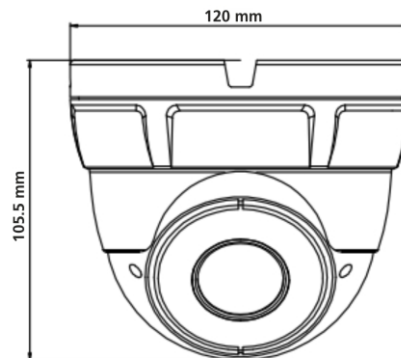

# 4MP H.265 IR IP EYEBALL CAMERA

ENC-HCD7M-30R-69

## SPECIFICATION

MODEL	Model No.	ENC-HCD7M-30R-69
	Type	4MP H.265 IR IP Eyeball Camera
SMART	Behaviour Detection	Perimeter, Single Virtual Fences, Double Virtual Fences
	Intelligent Identification	Loiter, Multi Loiter, Missing Object, Abandoned Object
	Statistical Analysis	Abnormal Speed, Converse, Illegal Parking, Signal Bad
INTERFACE	Protocols	IPv4, IPv6, 802.1x, HTTP, HTTPS, TCP/IP, UDP/IP, RTSP, DHCP, NTP, RTPC/RTP, PPPoE, SMTP, DNS, UPnP, FTP, ARP, SNMP
	Compatibility	ONVIF (Profile S/G)
	CVBS Output	Supported
	Network	1 Ethernet (10/100 Base-T) RJ-45 Connector
	Audio I/O	1/1
	Alarm I/O	1/1
GENERAL	Power	DC 12V/POE (IEEE 802.3af)
	Power consumption	Max 8.5W
	Edge Storage	Micro SD, Upto 128GB
	Reset Button	Supported
	Working Environment	-40°C ~ 60°C Humidity: ≤90% RH
	Ingress Protection	IP67
	Dimensions	120x120x105.5mm
Weight	0.7Kg	

Dimension Unit: mm