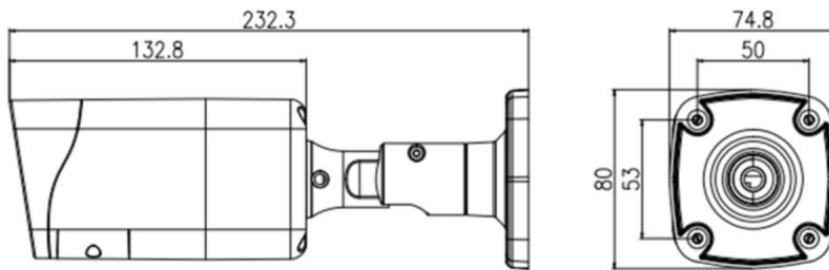

4MP H.265 IR IP BULLET CAMERA

ENC-HBU7V-40R-68

SPECIFICATION

MODEL	Model No.	ENC-HBU7V-40R-68
	Type	4MP H.265 IR IP Bullet Camera
INTERFACE	Protocols	IPv4, IPv6, 802.1x, HTTP, HTTPS, TCP/IP, UDP/IP, RTSP, DHCP, NTP, RTCP/RTP, PPPoE, SMTP, DNS, UPnP, FTP, ARP, SNMP
	Compatibility	ONVIF (Profile S/G)
	Network	1 Ethernet (10/100 Base-T) RJ-45 Connector
GENERAL	Power	DC 12V/POE (IEEE 802.3af)
	Power Consumption	5.5W
	Working Environment	-30°C ~ 50°C, Humidity: <90% RH
	Ingress Protection	IP67
	Dimensions	232×74.8×80mm
	Net Weight	0.7Kg

Dimension Unit: mm

ORDERING INFORMATION

Part Number	Description	Standard Quantity
ENC-HBU7V-40R-68	4MP H.265 IR IP Bullet camera with 2.8~12mm VariFocal lens, POE, WDR, Analytic feature and 40M IR support	1

PACKING INFORMATION

Part Number	Packing Mode	Gross Weight (kg)	Dimension (mm)
ENC-HBU7V-40R-68	Carton Box	0.7	232×74.8×80