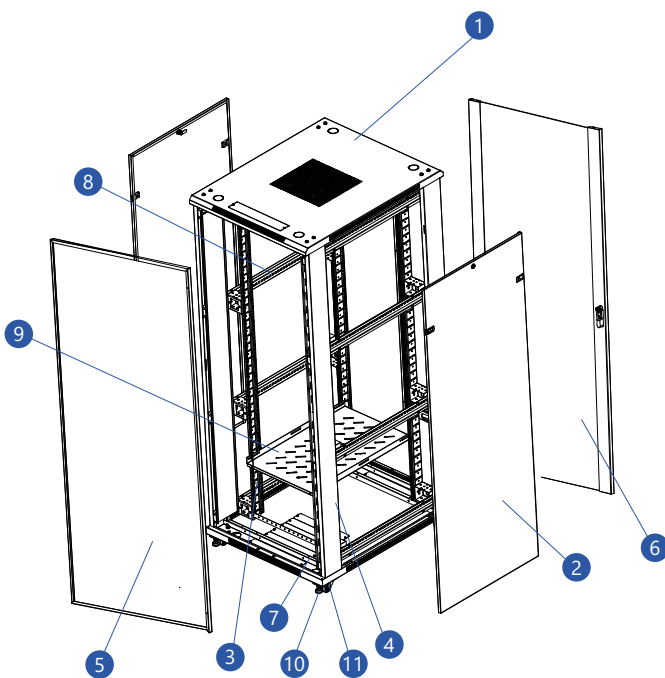

FLOOR STANDING CABINET

The Easycab range of floor standing cabinets designed for communication rooms and data centers. The smart design and professional engineering provides easy installation and maintenance. Comply with ANSI/EIA RS-310-D, IEC 297-2, DIN 41491, PART 1, DIN 41497, PART 7, GB/T3047.2-92, ETSI standards.

FEATURES

- Intelligent design ensures easy installation
- 19" installation
- Toughened glass front door (option for ventilated door)
- Steel rear door (option for ventilated door)
- Removable side panel provides easy maintenance
- Vented roof & Open Base
- Adjustable feet and heavy duty castors
- 2 x 300mm cable tray and front management

Material	SPCC cold rolled steel
Deg. of Protection	IP20
Surface finish	Degreasing, phosphoric, powder coated
Loading capacity	800 KGS
Material thickness	Mounting profile: 2.0 mm, Angel: 1.5 mm, Other: 1.2 mm

Specification of parts			
S/N	Specification	Quantity	Material
1	Top cover	1	SPCC T=1.0
2	Side panel	4	SPCC T=1.0
3	Rail	4	SPCC T=1.2
4	Frame	2	SPCC T=1.0
5	Back door	1	SPCC T=1.0
6	Front door	1	Armoured glass T=5mm SPCC T=1.0
7	Bottom	1	SPCC T=1.0
8	Beam	8	SPCC T=1.2
9	Pallet	1	SPCC T=1.2
10	Castor with break	4	-
11	Heavy duty wheel	4	-