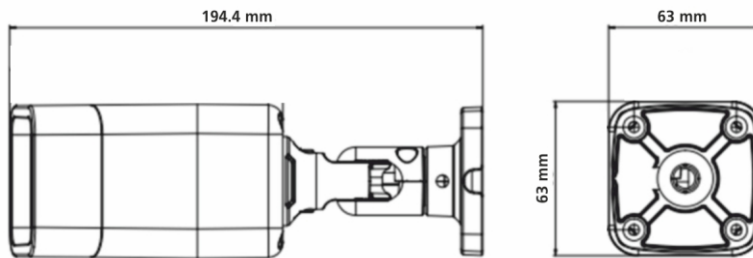

2MP H.265 IR IP BULLET CAMERA

ENC-HBU5F-35R-68

SPECIFICATION

MODEL	Model No.	ENC-HBU5F-35R-68
INTERFACE	Type	2MP H.265 IR IP Bullet Camera
Protocols	IPv4, IPv6, 802.1x, HTTP, HTTPS, TCP/IP, UDP/IP, RTSP, DHCP, NTP, RTCP/RTP, PPPoE, SMTP, DNS, UPnP, FTP, ARP, SNMP	
Compatibility	Onvif (Profile S/G)	
Network	1 Ethernet (10/100 Base-T) RJ-45 Connector	
GENERAL	Power	DC 12V/POE (IEEE 802.3af)
Power Consumption	5W	
Working Environment	-30°C ~ 50°C, Humidity: <90% RH	
Ingress Protection	IP67	
Dimensions	194.4x63x63mm	
Weight	0.50Kg	

Dimension Unit: mm

ORDERING INFORMATION

Part Number	Description	Standard Quantity
ENC-HBU5F-35R-68	2MP H.265 IR IP Bullet Camera with 6mm(optional 8mm) Fixed lens, PoE, WDR, Smart Analytic features and 35M IR Support with 30 faces detection per frame.	1