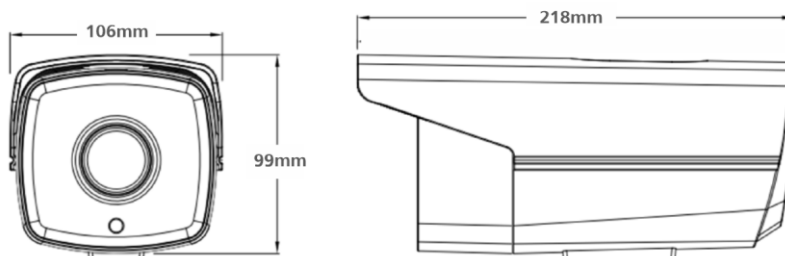

## SPECIFICATION

<b>MODEL</b>	<b>Model No.</b>	ENC-HBU5M-50R-73
	Type	2MP H.265 IR IP Bullet Camera
<b>INTERFACE</b>	Protocols	IPv4, IPv6, 802.1x, HTTP, HTTPS, TCP/IP, UDP/IP, RTSP, DHCP, NTP, RTCP/RTP, PPPoE, SMTP, DNS, UPnP, FTP, ARP, SNMP
	Compatibility	ONVIF (Profile S/G)
	RS485	Supported
	Network	1 Ethernet (10/100 Base-T) RJ-45 Connector
	Audio I/O	1/1
<b>GENERAL</b>	Alarm I/O	1/1
	Power	DC 12V/PoE (IEEE 802.3af)
	Power consumption	<7.7W
	Edge Storage	Built-in MicroSD, Up to 128GB
	Reset Button	Supported
	Working Environment	-30°C ~ 50°C Humidity: ≤90% RH
	Ingress Protection	IP66
Dimensions	218×106×99mm	
Weight	0.74Kg	

Dimension Unit: mm