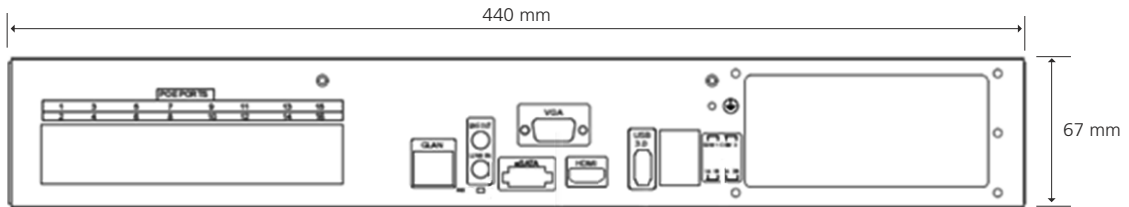

32CH EMBEDDED NETWORK VIDEO RECORDER

ENR-04032-N-16P

FEATURES

Up to 32ch IP Cameras access
Easy to use Same Interface of GUI/WEB/Client
4 SATA hard disk each up to 8TB
1RJ45 10M/100M/1000M Network interface
16ch PoE Ports
Simultaneous HDMI & VGA, Up to 4K Output
2x2.0 & 3.0x1 USB Host
2ch Alarm I/O
1ch Audio I/O
1.5U

SPECIFICATION

MODEL	Model No.	ENR-04032-N-16P
VIDEO/AUDIO INPUT&OUT	Type	32Ch Embedded Network Video Recorder
	Video Input	32Ch H.265/H.264 8MP/6MP/5MP/4MP/3MP/1080P/720P
	Incoming Bandwidth	256Mbps, (Main stream 192Mbps, Sub stream)
	Outgoing Bandwidth	Total 256Mbps
	Audio Input	1ch, Line in
	Recording Resolution	8MP/6MP/5MP/4MP/3MP/1080P/720P/D1/VGA/CIF/QCIF
	Frame Rate	8MP/6MP/5MP/4MP/3MP/1080P/720P@25fps(PAL),30fps(NTSC)
	Live View/Playback Resolution	8MP/6MP/5MP/4MP/3MP/1080P/720P/D1/VGA/CIF/QCIF
	Live View/Playback Capacity	Live View 32ch 720p/16ch 1080p/8ch 4MP/4ch 8MP, Playback 4ch 8MP/6MP/5MP/4MP/3MP/1080P/720P
	HDMI/VGA Output	HDMI 3840x2160/60Hz, 1920x1080/60Hz, 1280x720/60Hz, 1024x768/60Hz VGA 1920x1080/60Hz, 1280x720/60Hz, 1024x768/60Hz
Audio Output	1ch, Line out	
HARD DISK	SATA HDD	4 SATA interface for 4HDD
	Mounting Mode	Embedded
	Capacity	Up to 8TB for each disk
NETWORK	Network Interface	1 RJ45 10M/100M/1000M
	Protocol	RTP/RTCP, TCP/UDP, HTTP, DHCP, DNS, NTP
	PoE Interface	16Ch 100Mbps, IEEE802.3af/802.3at
	PoE Max Power	140W
INTERFACE	HDMI/VGA	1Ch HDMI, 1Ch VGA
	USB	USB 2.0x2, USB 3.0x1
	Audio I/O	1Ch MIC in, 1Ch audio line Out
	Alarm I/O	2Ch Alarm output, 2Ch Alarm Input
	Reset Button	Yes
GENERAL	Power Supply	AC110/220V
	Operating Temperature	-10°C ~ 45°C (14°F ~ 113°F)
	Operating Humidity	0% - 90% RH
	Chassis	1.5U
	Dimension	440x376x67mm
	Weight	4.4Kg (No Disk)

32CH EMBEDDED NETWORK VIDEO RECORDER

ENR-04032-N-16P

Dimension Unit: mm

Ordering Information

Part Number	Description	Standard Quantity
ENR-04032-N-16P	32Ch Embedded Network Video Recorder With 4 HDD Bay Supports 16# PoE Ports, HDMI, VGA and ONVIF	1