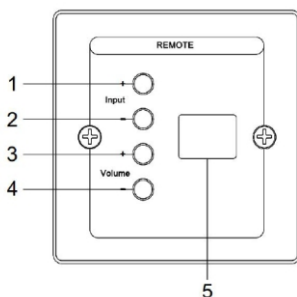

NVS-PA0004008WP

8 ZONES MINI REMOTE CONTROL PANEL

Control Panel

FEATURES

- ⊕ Individual partition source selection
- ⊕ Individual partition volume control
- ⊕ Network port balanced audio output
- ⊕ Digital screen display for audio source and volume
- ⊕ DC 24V power supply

Specifications	
Model	NVS-PA0004008WP
Supply Voltage	DC24V
Control	Source selected · Volume control
Packing Size	106mm×106mm×67mm [1PS]
Machine Size	86×86×42mm
Net weight	0.16Kg
Gross weight	0.30Kg[1PS]

APPEARANCE

1. Source selecting button +
2. Source selecting button -
3. Volume control +
4. Volume control -
5. Digital screen

NVS-PA0004008WP

8 ZONES MINI REMOTE CONTROL PANEL

DIMENSION

ORDERING INFORMATION