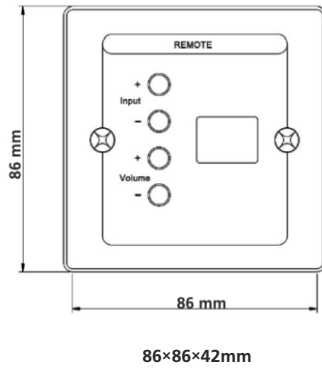

Specifications	
Model	NVS-PA0004008WP
Supply Voltage	DC24V
Control	Source selected · Volume control
Packing Size	106mm×106mm×67mm [1PS]
Machine Size	86×86×42mm
Net weight	0.16Kg
Gross weight	0.30Kg[1PS]

APPEARANCE

1. Source selecting button +
2. Source selecting button -
3. Volume control +
4. Volume control -
5. Digital screen

NVS-PA0004008WP

8 ZONES MINI REMOTE CONTROL PANEL

DIMENSION

ORDERING INFORMATION

Part Number	Description	Standard Quantity
NVS-PA0004008WP	8 Zones Mini Remote Control Panel	1 No.

PACKING INFORMATION

Part Number	Packing Mode	Gross Weight(kg)	Dimensions(mm)
NVS-PA0004008WP	Carton Box	0.16	86×86×42