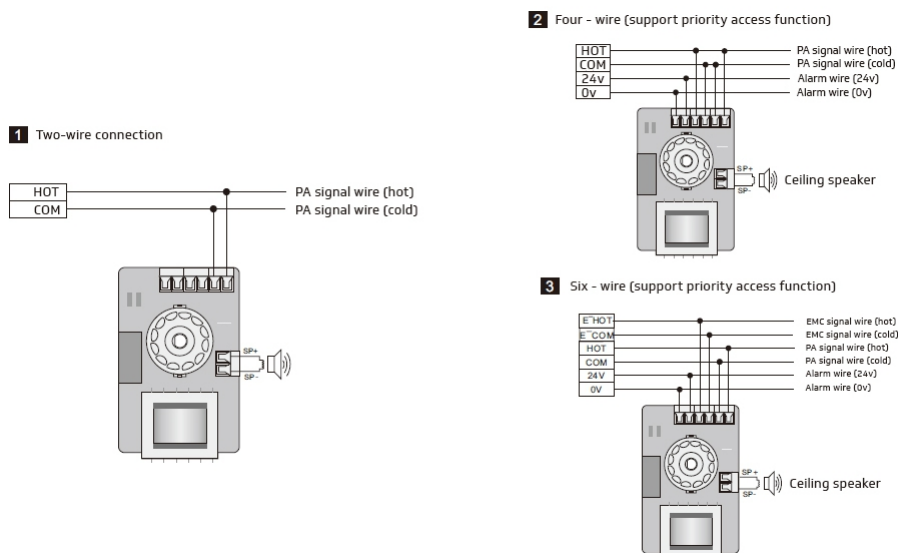

NVS-AC10001VC 30W VOLUME CONTROLLER

DESCRIPTION

NVS-AC10001VC is an elegant and compact volume controller with 24V override function. It's compatible with NVS wall and ceiling speakers which have 100V line matching transformers and can be connected to a speaker or group of speakers with power rating up to 30 Watts. There are 6 volume selectable positions on the panel.

FEATURES

- Streamline design, lightweight cover, rounded appearance, can be perfect with any decorative style
- High quality ABS plastic body
- International general size, Simple installation

Specifications	
Model	NVS-AC10001VC
RMS Power	30W
Input Voltage	70/100V
Connection Type	2, 4, 6 wire system
Dimensions	114x70x55mm
Weight	0.31Kg

CONNECTION DIAGRAM

NVS-AC10001VC

30W VOLUME CONTROLLER

ORDERING INFORMATION

Part Number	Description	Standard Quantity
NVS-AC10001VC	30W Volume Controller	1 No.

PACKING INFORMATION

Part Number	Packing Mode	Gross Weight(kg)	Dimensions(mm)
NVS-AC10001VC	Carton Box	0.31Kg	114x70x55