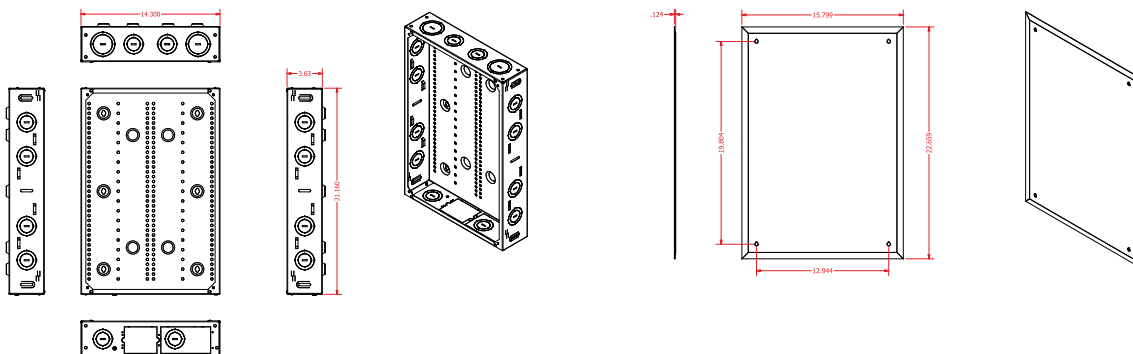

CONSOLIDATION ENCLOSURE WITH SCREW ON FLUSH COVER

Norden Consolidation Enclosure provides cable management and connectivity. This enclosure has the ability to accommodate various kinds of optical network terminals. It mainly finds indoor applications like residential and hospitality purposes.

| | |
|----------------|-----------------------------------|
| Material | Steel |
| Surface Finish | Medium Texture Powder Coat Finish |
| Mounting | Vertical |
| Color | White |

DIAGRAM

14.0 in (H) x 14.38 in (W) x 3.63 in (D)

21.0 in (H) x 14.38 in (W) x 3.63 in (D)

CONSOLIDATION ENCLOSURE WITH SCREW ON FLUSH COVER

ORDERING INFORMATION

| Part Number | Description |
|--------------|---|
| 13C1-14NV20X | 14.0 in (H) x 14.38 in (W) x 3.63 in (D) Consolidation Enclosure with Screw on Flush Cover: |
| 13C1-21NV20X | 21.0 in (H) x 14.38 in (W) x 3.63 in (D) Consolidation Enclosure with Screw on Flush Cover: |