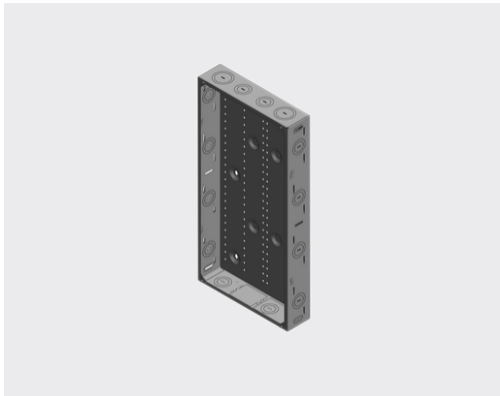

CONSOLIDATION ENCLOSURE WITH SCREW ON FLUSH COVER

Norden Consolidation Enclosure provides cable management and connectivity. This enclosure has the ability to accommodate various kinds of optical network terminals. It mainly finds indoor applications like residential and hospitality purposes.

| | |
|----------------|-----------------------------------|
| Material | Steel |
| Surface Finish | Medium Texture Powder Coat Finish |
| Mounting | Vertical |
| Color | White |

DIAGRAM

14.0 in (H) x 14.38 in (W) x 3.63 in (D)

21.0 in (H) x 14.38 in (W) x 3.63 in (D)

CONSOLIDATION ENCLOSURE WITH SCREW ON FLUSH COVER

ORDERING INFORMATION

| Part Number | Description |
|--------------|---|
| 13C1-14NV20X | 14.0 in (H) x 14.38 in (W) x 3.63 in (D) Consolidation Enclosure with Screw on Flush Cover: |
| 13C1-21NV20X | 21.0 in (H) x 14.38 in (W) x 3.63 in (D) Consolidation Enclosure with Screw on Flush Cover: |