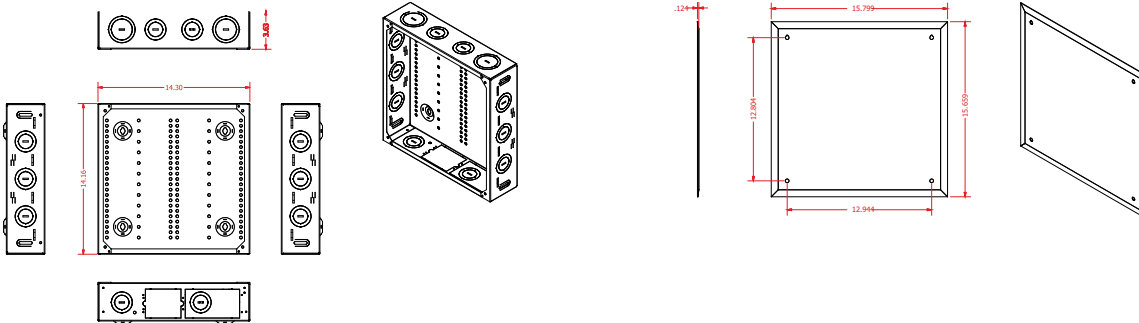

CONSOLIDATION ENCLOSURE WITH SCREW ON FLUSH COVER

Norden Consolidation Enclosure provides cable management and connectivity. This enclosure has the ability to accommodate various kinds of optical network terminals. It mainly finds indoor applications like residential and hospitality purposes.

| | |
|----------------|-----------------------------------|
| Material | Steel |
| Surface Finish | Medium Texture Powder Coat Finish |
| Mounting | Vertical |
| Color | White |

DIAGRAM

14.0 in (H) x 14.38 in (W) x 3.63 in (D)

21.0 in (H) x 14.38 in (W) x 3.63 in (D)

CONSOLIDATION ENCLOSURE WITH SCREW ON FLUSH COVER

ORDERING INFORMATION

| Part Number | Description |
|--------------|---|
| 13C1-14NV20X | 14.0 in (H) x 14.38 in (W) x 3.63 in (D) Consolidation Enclosure with Screw on Flush Cover: |
| 13C1-21NV20X | 21.0 in (H) x 14.38 in (W) x 3.63 in (D) Consolidation Enclosure with Screw on Flush Cover: |