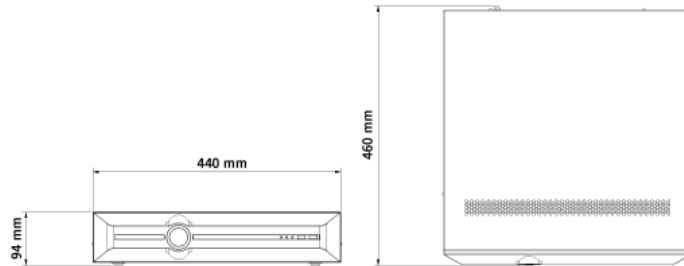

32CH EMBEDDED NETWORK VIDEO RECORDER

ENR-08032-N-URK

MODEL	Model No.	ENR-08032-N-URK
	Type	32CH EMBEDDED NETWORK VIDEO RECORDER

Dimension Unit : mm

ORDERING INFORMATION

Part Number	Description	Standard Quantity
ENR-08032-N-URK	32Ch Embedded Network Video Recorder with 8 HDD Bays Supports 4K Cameras, HDMI, VGA, RAID, Smart analytics and ONVIF	1

PACKING INFORMATION

Part Number	Packing Mode	Gross weight(Kg)	Dimension(mm)
ENR-08032-N-URK	Carton Box	9.6	94x440x460