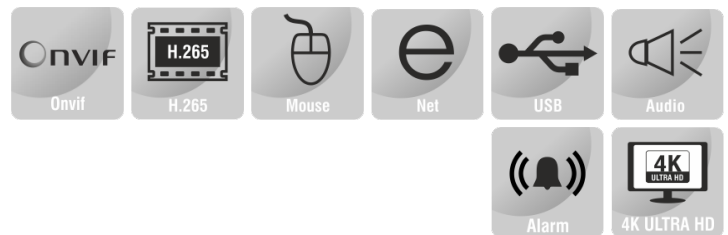

# 32CH EMBEDDED NETWORK VIDEO RECORDER

**ENR-08032-N-URK**

## FEATURES

- 32 Channel input
- Support H.265+, H.265, H.264 video formats
- 8 SATA HDDs Bays
- HDMI and VGA simultaneous output
- Support RAID (0/1/5/6/10)
- eSATA Interface
- ONVIF Profile (S, G, T)
- N+M Hot Standby

## SPECIFICATION

MODEL	Model No.	ENR-08032-N-URK
	Type	32CH EMBEDDED NETWORK VIDEO RECORDER
VIDEO & AUDIO	Video Input	32-Ch (Upgradable to 40 Channels)
	Incoming Bandwidth	320Mbps
	Outgoing Bandwidth	320Mbps
	HDMI/VGA Output	HDMI 1: 3840×2160, 2560×1600, 2560×1440, 1920×1080, 1440×900, 1366×768, 1280×800, 1280×720, 1024×768, 800×600 HDMI 2/ VGA 2-ch: 1920×1080, 1440×900, 1366×768, 1280×800, 1280×720, 1024×768, 800×600
	Audio Input / Output	1-ch Input (3.5mm)/ 2-ch Output (3.5mm & BNC)
	Two way Audio	Supported
	Screen Split	1/2/3/4/5/6/7/8/9/10/12/13/16/20A/20B/25/32/36/40
	Video Encryption	Supported
	OSD Type	Title, Week, Date, Time, Text with different colors and adaptable sizes
	Video Compression	H.265+, H.265, H.264
DECODING	Video Bit Rate	32kbps ~ 16Mbps (per channel), CBR, VBR
	Audio Compression	G.711A/G.711U
	Audio Bit Rate	8 ~ 48 kbps
	Recording Resolution	12MP/8MP/6MP/5MP/4MP/3MP/1080P/UXGA/720P/VGA/4CIF/DCIF/2CIF/CIF/QCIF
	Recording Mode	Continuous, Manual, Event (Pre/Post, Motion etc.), Schedule, ANR, Record interval by time/size
	Pre / Post Record Time	Pre (5~60 sec); Post (10~600 sec)
	Fisheye Camera	Supported
	De-warping	Supported