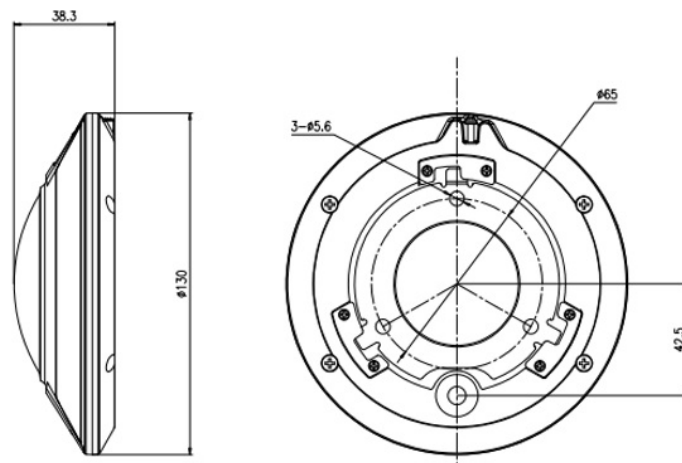

Dimension Unit : mm

12MP HEMISPHERIC DOME CAMERA

ENC-HVDCH-15R-65

ORDERING INFORMATION

Part Number	Description	Standard Quantity
ENC-HVDCH-15R-65	12MP IR IP Hemispheric Dome Camera with 1.8mm Fisheye Lens, PoE, SD Card Slot ,Built-in Mic, Smart Analytics and 15m IR Support	1
ENB-BCDP66	Pendent Mount for Eyenor Dome Camera	1
ENB-BCDW66	Wall Mount Bracket for Eyenor Dome / Mini PTZ Camera	1
ENB-BCDU66	Pole Mount Bracket for Eyenor Dome / Mini PTZ Camera	1
ENB-BCPH65	Corner Mount Bracket for Dome / Mini PTZ Camera	1