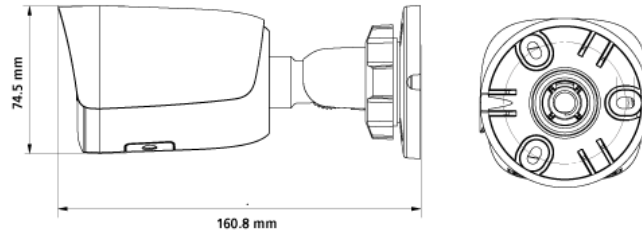

8MP FIXED BULLET CAMERA

ENV-HCBAF-30R-91

MODEL	Model No.	ENV-HCBAF-30R-91
	Type	8MP FIXED BULLET CAMERA

Dimension Unit : mm

ORDERING INFORMATION

Part Number	Description	Standard Quantity
ENV-HCBAF-30R-91	8MP Low Light IR IP H.265 Bullet Camera with 4mm Fixed Lens, PoE, WDR, SD Card Slot, Built-in Mic and 30m IR support	1

PACKING INFORMATION

Part Number	Packing Mode	Gross weight(Kg)	Dimension(mm)
ENV-HCBAF-30R-91	Carton Box	0.65	210x92x110