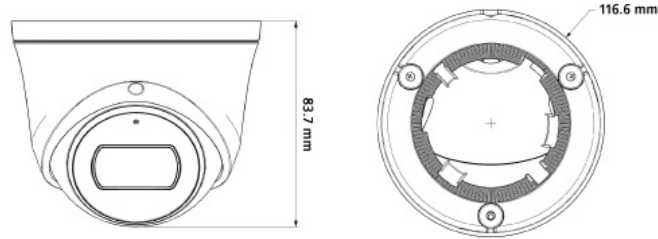

2MP FIXED COMPACT DOME CAMERA

ENV-HCD5F-30R-89

MODEL	Model No.	ENV-HCD5F-30R-89
	Type	2MP FIXED COMPACT DOME CAMERA

Dimension Unit : mm

ORDERING INFORMATION

Part Number	Description	Standard Quantity
ENV-HCD5F-30R-89	2MP IR IP H.265 Compact Dome camera with 2.8mm Fixed Lens, PoE, SD card slot, Built-in Mic and 30m IR support	1
ENB-BTEW65	Eyenor Wall Mount for Lite Series Turret Camera, Mini Dome (Plastic)	1
ENB-BTEJ67	Eyenor Junction Box for Fixed Lens Turret Camera and Fixed Lens Mini Bullet Camera	1
ENB-BTDV66	Eyenor Pole Mount Bracket for Dome Camera	1
ENB-BTDH66	Eyenor Outer Corner Bracket for Dome Camera	1

PACKING INFORMATION

Part Number	Packing Mode	Gross weight(Kg)	Dimension(mm)
ENV-HCD5F-30R-89	Carton Box	0.64	138x138x110