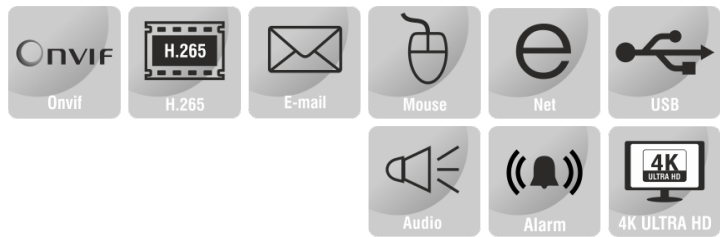

# 32CH EMBEDDED NETWORK VIDEO RECORDER

**ENR-08032-N-USK**

## FEATURES

- 32 Channel input
- Support H.265+, H.265, H.264 video formats
- 8 SATA Hot Swappable HDDs Bays
- HDMI and VGA simultaneous output
- Support RAID (0/1/5/6/10)
- eSATA Interface
- ONVIF Profile (S, G, T)
- N+M Hot Standby

## SPECIFICATION

MODEL	Model No.	ENR-08032-N-USK
	Type	32CH EMBEDDED NETWORK VIDEO RECORDER
VIDEO & AUDIO	Video Input	32-Ch (Upgradable to 40 Channels)
	Incoming Bandwidth	320Mbps
	Outgoing Bandwidth	320Mbps
	HDMI/VGA Output	HDMI 1: 3840×2160, 2560×1600, 2560×1440, 1920×1080, 1440×900, 1366×768, 1280×800, 1280×720, 1024×768, 800×600 HDMI 2/ VGA 2-ch: 1920×1080, 1440×900, 1366×768, 1280×800, 1280×720, 1024×768, 800×600
	Audio Input / Output	1-ch Input (3.5mm)/ 2-ch Output (3.5mm & BNC)
	Two way Audio	Supported
	Screen Split	1/3/4/6/8/9/10/13/16/20/25/36/40/64
	Video Encryption	Supported
OSD Type	Title, Week, Date, Time, Text with different colors and adaptable sizes	
DECODING	Video Compression	H.265+, H.265, H.264
	Video Bit Rate	32kbps ~ 16Mbps (per channel), CBR, VBR
	Audio Compression	G.711A/G.711U
	Audio Bit Rate	8 ~ 48 kbps
	Recording Resolution	12MP/8MP/6MP/5MP/4MP/3MP/1080P/UXGA/720P/VGA/4CIF/DCIF/2CIF/CIF/QCIF
	Recording Mode	Continuous, Manual, Event (Pre/Post, Motion etc.), Schedule, ANR, Record interval by time/size
	Pre / Post Record Time	Pre (5~60 sec); Post (10~600 sec)
	Fisheye Camera	Supported
De-warping	Supported	