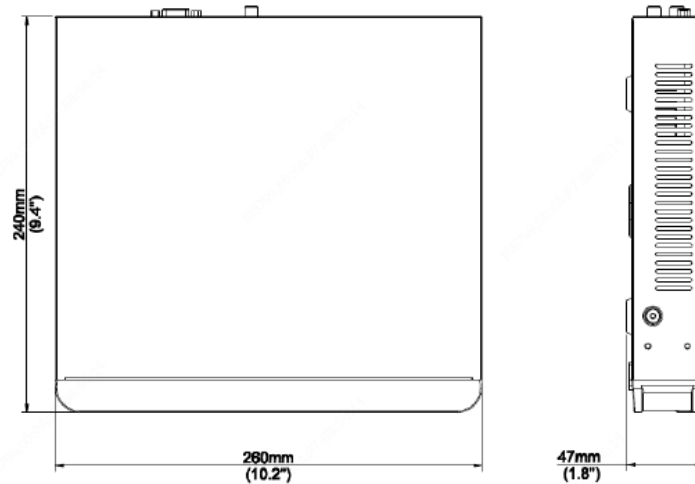

None

★Product specification and availability are subject to change without notice.

4CH EMBEDDED NETWORK VIDEO RECORDER

ENR-01004-N-4PK

MODEL	Model No.	ENR-01004-N-4PK
	Type	4CH EMBEDDED NETWORK VIDEO RECORDER
PoE	PoE Interface	4 RJ-45 10M/100M Self Adaptive Ethernet Port
	Power per PoE Port	Max 30W for single port & Max 54W in total
	Standard	IEEE 802.3at, IEEE 802.3af
HARD DISK	SATA	1 SATA Interface
	Capacity	Up to 10TB
	Array Type	N/A
	eSATA	N/A
	N+1 Hot Standby	N/A
	ANR	Supported
GENERAL	Power Supply	48V DC
	Power Consumption	≤9 W (without HDD)
	Working Temperature	-10 °C ~ + 55 °C
	Working Humidity	≤ 80% RH (non-condensing)
	Dimensions (W×D×H)	260×240× 47 mm
	Weight (without HDD)	1 Kg

Dimension Unit : mm

ORDERING INFORMATION

Part Number	Description	Standard Quantity
ENR-01004-N-4PK	4Ch Embedded Network Video Recorder With 1 HDD Bay Supports 4# PoE Ports, 4K cameras, HDMI, VGA and ONVIF	1

PACKING INFORMATION

Part Number	Packing Mode	Gross weight(Kg)	Dimension(mm)
ENR-01004-N-4PK	Carton Box	1	260×240× 47

None

★Product specification and availability are subject to change without notice.