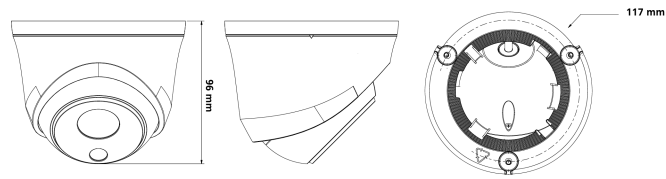

2MP FIXED COMPACT DOME CAMERA

ENV-HCD5F-30R-87

MODEL	Model No.	ENV-HCD5F-30R-87
	Type	2MP FIXED COMPACT DOME CAMERA

Dimension Unit : mm

ORDERING INFORMATION

Part Number	Description	Standard Quantity
ENV-HCD5F-30R-87	2MP IR IP H.265 Compact Dome Camera with 2.8mm Fixed Lens, PoE, SD Card Slot, WDR, Built-in Mic and 30m IR Support	1

PACKING INFORMATION

Part Number	Packing Mode	Gross weight(Kg)	Dimension(mm)
ENV-HCD5F-30R-87	Carton Box	-	-