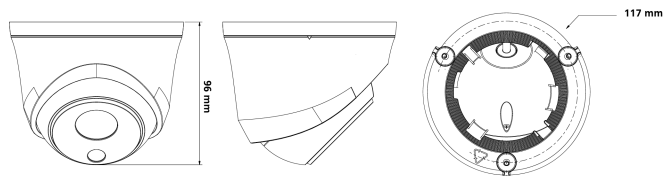

4MP FIXED COMPACT DOME CAMERA

ENC-HCD7F-30R-90

MODEL	Model No.	ENC-HCD7F-30R-90
	Type	4MP FIXED COMPACT DOME CAMERA

Dimension Unit : mm

ORDERING INFORMATION

Part Number	Description	Standard Quantity
ENC-HCD7F-30R-90	4MP Starlight IR IP H.265 Compact Dome Camera with 2.8mm Fixed Lens, PoE, SD Card Slot, Built-in Mic and 30m IR Support	1
ENB-BTEW65	Eyenor Wall Mount for Lite Series Turret Camera, Mini Dome (Plastic)	1
ENB-BTEJ67	Eyenor Junction Box for Fixed Lens Turret Camera and Fixed Lens Mini Bullet Camera	1
ENB-BTDV66	Eyenor Pole Mount Bracket for Dome Camera	1