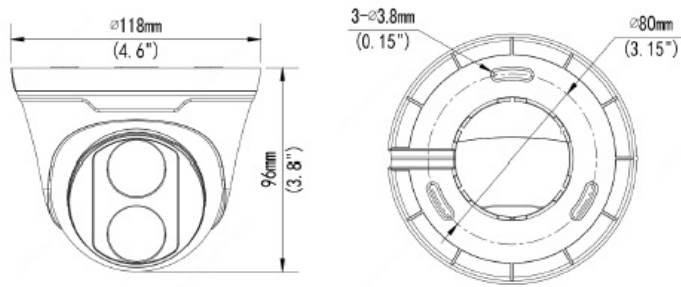

Dimension Unit : mm

ORDERING INFORMATION

| Part Number | Description | Standard Quantity |
|------------------|---|-------------------|
| ENV-HDO7F-30R-15 | 4MP IR IP H.265 Dome camera with 2.8 mm (Optional 4mm) Fixed Lens, PoE, WDR, SD card slot, Built in Mic, Smart Analytics * and 30m IR support | 1 |

PACKING INFORMATION

| Part Number | Packing Mode | Gross weight(Kg) | Dimension(mm) |
|------------------|--------------|------------------|---------------|
| ENV-HDO7F-30R-15 | Carton Box | 0.35 | 118 x118x 96 |