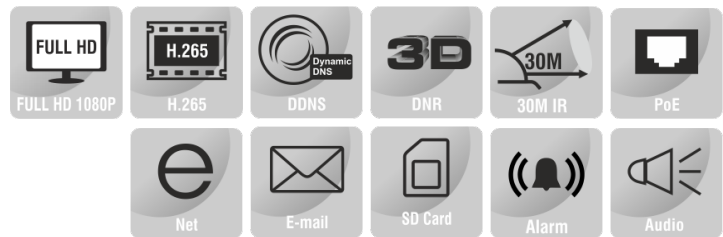

## FEATURES

Starlight Illumination
5X Optical Zoom
16X Digital Zoom
Smart IR up to 30 m
ONVIF Profile (S, G, T)
Triple Stream
Audio & Alarm Support
PoE+

## SPECIFICATION

MODEL	Model No.	ENC-HCP5Z-30R-19
	Type	2MP MINI PTZ DOME CAMERA
CAMERA	Image Sensor	1/2.7" CMOS Progressive 2.0 MegaPixel
	Day / Night	IR Cut Filter with Auto Switch
	Lens Type	Motorized Zoom Lens
	Focal Length	2.7~13.5mm
	Focus	Auto / Semi Auto / Manual
	Iris Type	DC Auto Iris
	Angle of View (H)	106.9°~30.6°
	Angle of View (V)	56.0°~17.7°
	Optical Zoom	5X
	Digital Zoom	16X
	Shutter	1s to 1/100,000s
	Min. Illumination	Colour:0.003 lux (F1.2, AGC ON), 0 lux with IR
	AGC	Auto / Manual
	Digital Noise Reduction	3D DNR
	S/N Ratio	>52dB
	Defog	Digital Defog
	WDR	120 dB
	Smart IR	Up to 30 m
Laser IR	N/A	
Wavelength	850 nm	
White LEDs	N/A	