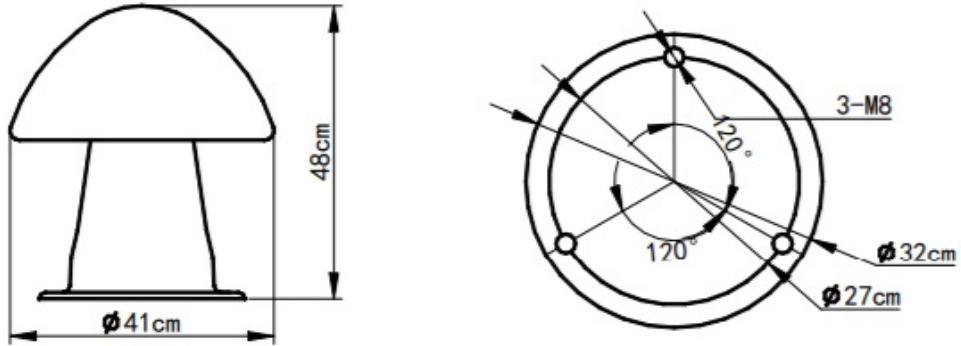

Specifications

Model	NVS-10980030GS
Rated Power	30W
Frequency Response	100Hz-8kHz
Power Taping Options	15/30W
Input Voltage/Impedance	70V/100V
Sensitivity(1m,1w)	90dB±2dB
Maximum SPL(1m)	102dB±2dB
Weight	9kg
Dimension(L×H)	Ø410×480mm

NVS-10980030GS

Mushroom Shaped Garden Speaker 30W

DIMENSION

ORDERING INFORMATION

Part Number	Description	Standard Quantity
NVS-10980030GS	Mushroom Shaped Garden Speaker 30W	01