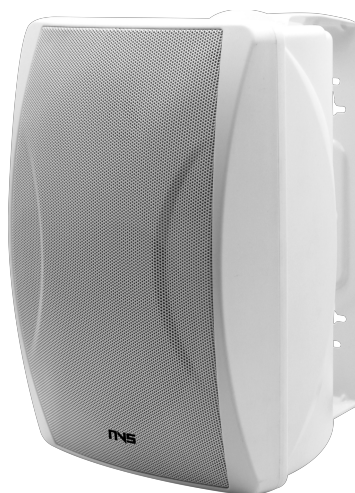

Wireless Active wall mount speaker 8W

DESCRIPTION

The NVS-11250030MS is a wireless active speaker which can be paired with NVS-30030005MP. This can be used as portable solution and also implemented in rooms, where the cabling is a challenge.

FEATURES

- ⦿ Active wall-mounted speaker with RF receiver
- ⦿ Elegant design with Black and white color options
- ⦿ Separate drivers for LF & HF
- ⦿ Bass and treble unit to create clear and high quality sound;
- ⦿ Support long-distance transmission with constant voltage power amplifier
- ⦿ Support various audio resources to meet different occasions

Specifications	
Model	NVS-11250030MS
Rated power	8W
Frequency response	80Hz - 16kHz (±3dB)
Sensitivity (1m,1w)	90dB ± 2dB
Maximum SPL (1m)	105dB ± 2dB
Transmission Frequency	750-759MHz
Transmission Distance	30 (Line Of Sight)
Power Supply	AC 220V/50Hz
Weight	1.8Kg
Dimension (L× W× H)	280×195×195mm