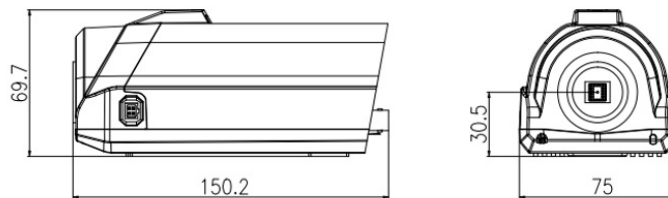

# 5MP BOX CAMERA

**ENC-HBL8O-00R-71**

<b>MODEL</b>	<b>Model No.</b>	<b>ENC-HBL8O-00R-71</b>
	Type	5MP BOX CAMERA
<b>AUDIO</b>	Audio Compression	G.711A, G.711U, RAW_PCM
	Audio Bit Rate	8 kbps ,16 kbps, 64 kbps
	Audio I/O	1/1
	Two-Way Communication	Supported
<b>SMART</b>	Behavior Detection	Intrusion (Perimeter), Crossline (Tripwire), Double Crossline (Double Tripwire)
	Intelligent Identification	Loitering, Multi Loitering, Abandoned Object (Object Left), Missing Object (Object Lost)
	Statistical Analysis	Face Detection (Capture), Human & Vehicle Detection (Capture), Abnormal Speed, Wrong Way Detection, Illegal Parking, Signal Bad
	Alarm Management	Motion Detection, Tampering, Input & Output Event, Network Alarm, Disk Alarm, Day / Night Switch Alarm, Abnormal Audio Alarm, Pre/Post Alarm Recording, Alarm Recording/Snapshot, Scheduled / Manual Alarm
	Alarm Notifications	E-mail, HTTP, FTP, SD Card & Alarm Out (Event upload through E-mail, HTTP, FTP & SD Card)
<b>INTERFACE</b>	Protocols	TCP/IP, UDP, IPv4, IPv6, ICMP, HTTP, HTTPS, RTCP/RTP, RTSP, DHCP, NTP, PPPoE, SMTP, DNS, DDNS, UPnP, FTP, ARP, IGMP, QoS, 802.1x, SNMP, SSL/TLS1.2
	Security	TLS Video Encryption, IP Filter, User Authentication (Multiple Privilege Level), 802.1X Authentication , HTTPS Authentication, RTSP Authentication, Digest Authentication, User Access Log
	Compatibility	ONVIF Profile (S, G,T), SDK / CGI
	Network	1 x RJ45 10M/100M Self Adaptive Ethernet Port
	Alarm Interface	1 Input / 1 Output
	RS485	Supported
	CVBS Output	Supported
	Edge Storage	SD card slot, up to 256GB
	ANR	Supported
	Max User Access	32
	Client Application	EyeGuard
<b>GENERAL</b>	Power Supply	12V DC/ 24V AC, PoE (IEEE 802.3af)
	Max. Power Consumption	5 W
	Working Temperature	-40 °C ~ 60 °C
	Working Humidity	<95% RH
	Ingress Protection	IP66
	Vandal Resistant	IK10 (Housing)
	Surge Protection	TVS4000V
	Reset Button	Supported
	Dimensions	150.2x75x69.7 mm
Net Weight	0.40 kg	

**Dimension Unit : mm**