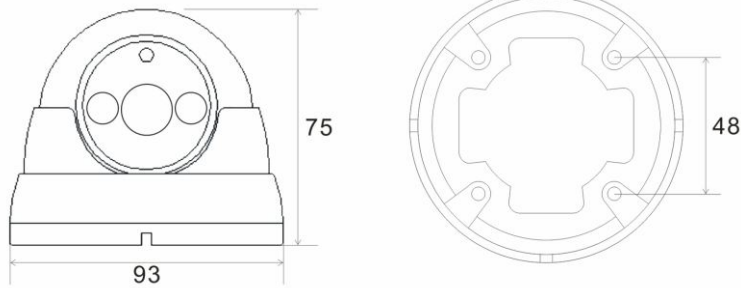

Field of View

SPECIFICATION

MODEL	Model No.	ENC-ACD1F-20R-00	ENC-ACD3F-20R-00	ENC-ACD5F-20R-00
	Type	1MP IR AHD Compact Dome Camera	1.3MP IR AHD Compact Dome Camera	2MP IR AHD Compact Dome Camera
CAMERA	Image sensor	1/4" CMOS	1/3" CMOS	1/3" CMOS
	Signal System	PAL/NTSC		
	Exposure	Auto Electronic Shutter		
	Sync. System	Internal		
	Lens	3.6mm (6mm Optional)		
	Min. Illumination	Color: 0.1Lux F1.2; B/W: 0 Lux, IR ON		
	IR Distance	20M		
	S/N Ratio	<52db		
OSD	White Balance	Auto		
	OSD Menu	Support		
	AGC	Auto		
	BLC	Auto		
	Day & Night Mode	IR Sync. Control, Support smart IR		
	IR CUT	IR Cut Filter		
GENERAL	Video Input	1.0Vp-p.75Ω		
	Power Supply	DC12V		
	Working Temperature	-10°C to +45°C		
	Protection Level	IP66		
	Dimension	93(Φ)X75(H)MM		
	Weight	0.35kg		

20M IR AHD Compact Dome Camera

ENC-ACD1F/3F/5F-20R-00

Dimension Unit: mm

Ordering Information

Part Number	Description	Standard Quantity
ENC-ACD1F-20R-00	1MP IR AHD Compact Dome Camera with 3.6mm(Optional 6mm) Fixed Lens and 20M IR support	1
ENC-ACD3F-20R-00	1.3MP IR AHD Compact Dome Camera with 3.6mm(Optional 6mm) Fixed Lens and 20M IR support	1
ENC-ACD5F-20R-00	2MP IR AHD Compact Dome Camera with 3.6mm(Optional 6mm) Fixed Lens and 20M IR support	1

Packing Information

Part Number	Packing Mode	Gross Weight (kg)	Dimension (mm)
ENC-ACD1F-20R-00	Carton Box	0.35	93 X 93 X 75
ENC-ACD3F-20R-00	Carton Box	0.35	93 X 93 X 75
ENC-ACD5F-20R-00	Carton Box	0.35	93 X 93 X 75