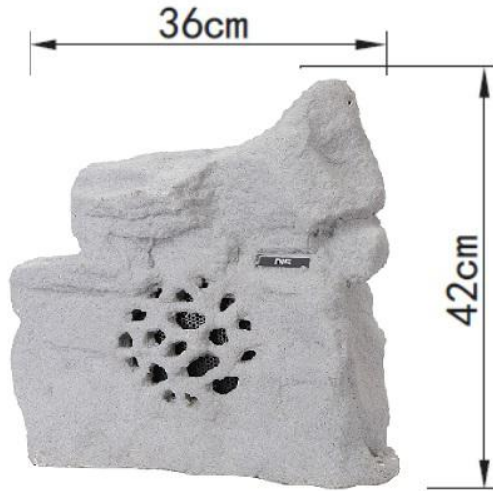

Rock Shaped Garden Speaker 45W

DESCRIPTION

The NVS-10920045GS is a landscape Garden Speaker with built-in 70V/100V transformer. The transformer technique decreases line losses over longer distances and allows multiple loudspeakers to be connected in parallel. The high-class resin enclosure is weatherproof and has a rock shape. It is equipped with heavy damage proof finish. It is an excellent solution for outdoor industrial and commercial applications such as train stations, shopping malls, parking lots, and factories that require background music and paging.

Specifications

Model	NVS-10920045GS
Rated Power	45W
Driver Size	6.5"×1
Frequency Response	80Hz-16kHz
Power Taping Options	12/23/45W
Input Voltage/Impedance	70V/100V
Sensitivity(1m,1w)	88dB±2dB
Maximum SPL(1m)	102dB±2dB
Weight	7kg
Dimension	250×360×420mm

NVS-10920045GS

Rock Shaped Garden Speaker 45W

DIMENSION

ORDERING INFORMATION

Part Number	Description	Standard Quantity
NVS-10920045GS	Rock Shaped Garden Speaker 45W	01