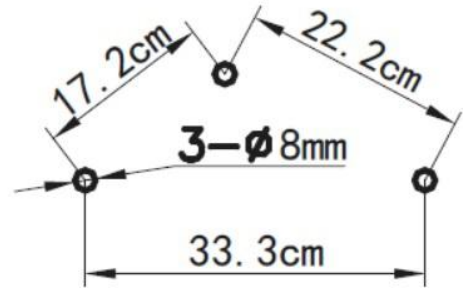

NVS-10920045GS

Rock Shaped Garden Speaker 45W

DIMENSION

ORDERING INFORMATION

Part Number	Description	Standard Quantity
NVS-10920045GS	Rock Shaped Garden Speaker 45W	01