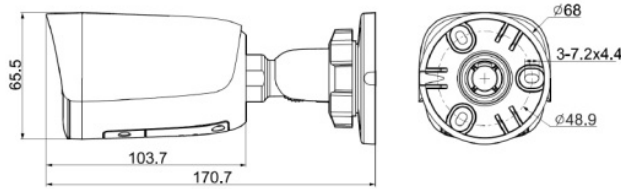

8MP FIXED BULLET CAMERA

ENC-HBUAF-50R-86

MODEL	Model No.	ENC-HBUAF-50R-86
	Type	8MP FIXED BULLET CAMERA
GENERAL	Power Supply	DC 12V, PoE (802.3af)
	Max. Power Consumption	7 W (12V), 8 W (PoE)
	Working Temperature	-40 °C ~ 65 °C
	Working Humidity	0~95% RH
	Ingress Protection	IP67
	Vandal Resistant	IK10 (Housing)
	Surge Protection	TVS4000V
	Reset Button	Supported
	Dimensions	170.7×68×65.5 mm
	Net Weight	0.52 kg

Dimension Unit : mm

ORDERING INFORMATION

Part Number	Description	Standard Quantity
ENC-HBUAF-50R-86	8MP Lowlight IR IP H.265 Early Warning Bullet Camera with 2.8mm(4mm Optional) Fixed Lens, PoE, WDR, SD Card Slot, Built-in Mic, 50m IR and 20m Warm Light Support	1

PACKING INFORMATION

Part Number	Packing Mode	Gross weight(Kg)	Dimension(mm)
ENC-HBUAF-50R-86	Carton Box	0.65	210x92x110