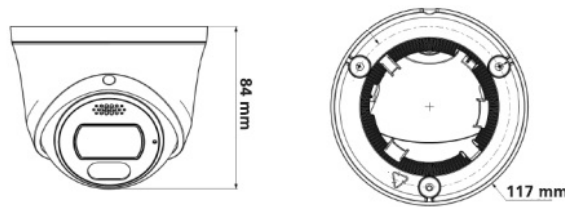

8MP FIXED COMPACT DOME CAMERA

ENC-HCDAF-30R-86

MODEL	Model No.	ENC-HCDAF-30R-86
	Type	8MP FIXED COMPACT DOME CAMERA
GENERAL	Power Supply	DC 12V, PoE (802.3af)
	Max. Power Consumption	6.5 W (12V DC), 8 W (PoE)
	Working Temperature	-40 °C ~ 65 °C
	Working Humidity	0~95% RH
	Ingress Protection	IP67
	Vandal Resistant	N/A
	Surge Protection	TVS4000V
	Reset Button	Supported
	Dimensions	117x117x84 mm
	Net Weight	0.5kg

Dimension Unit : mm

ORDERING INFORMATION

Part Number	Description	Standard Quantity
ENC-HCDAF-30R-86	8MP Lowlight IR IP H.265 Early Warning Compact Dome Camera with 2.8mm Fixed Lens, PoE, WDR, SD Card Slot, Built-in Mic, 50m IR and 20m Warm Light Support	1

PACKING INFORMATION

Part Number	Packing Mode	Gross weight(Kg)	Dimension(mm)
ENC-HCDAF-30R-86	Carton Box	0.7	138x138x110 mm