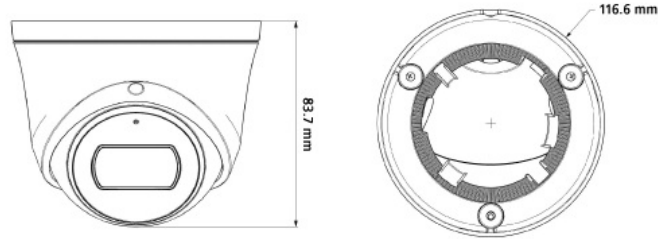

2MP FIXED COMPACT DOME CAMERA

ENC-HCD5F-30R-91

MODEL	Model No.	ENC-HCD5F-30R-91
	Type	2MP FIXED COMPACT DOME CAMERA

Dimension Unit : mm

ORDERING INFORMATION

Part Number	Description	Standard Quantity
ENC-HCD5F-30R-91	2MP Starlight IR IP H.265 Compact Dome Camera with 2.8mm Fixed Lens, PoE, SD Card Slot, Built-in Mic, 30m IR and 15m Warm Light Support	1
ENB-BTEW65	Eyenor Wall Mount for Lite Series Turret Camera, Mini Dome (Plastic)	1
ENB-BTEJ67	Eyenor Junction Box for Fixed Lens Turret Camera and Fixed Lens Mini Bullet Camera	1
ENB-BTDV66	Eyenor Pole Mount Bracket for Dome Camera	1
ENB-BTDH66	Eyenor Outer Corner Bracket for Dome Camera	1

PACKING INFORMATION

Part Number	Packing Mode	Gross weight(Kg)	Dimension(mm)
ENC-HCD5F-30R-91	Carton Box	-	-