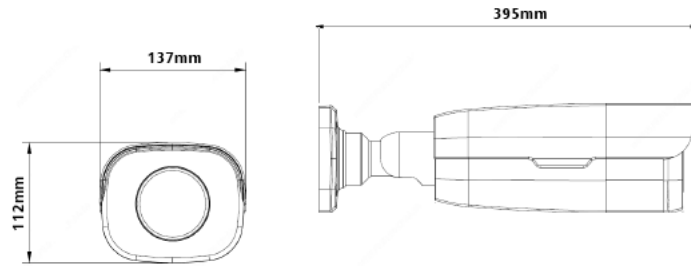

4MP STARTLIGHT BULLET CAMERA

ENC-HBU7Z-150R-43

MODEL	Model No.	ENC-HBU7Z-150R-43
	Type	4MP STARTLIGHT BULLET CAMERA

Dimension Unit : mm

ORDERING INFORMATION

Part Number	Description	Standard Quantity
ENC-HBU7Z-150R-43	4MP IR IP H.265 Bullet Camera with 22X Optical Zoom, WDR, SD Card Slot, Smart Analytics, SFP Port and 150m IR Support	1

PACKING INFORMATION

Part Number	Packing Mode	Gross weight(Kg)	Dimension(mm)
ENC-HBU7Z-150R-43	Carton Box	-	-