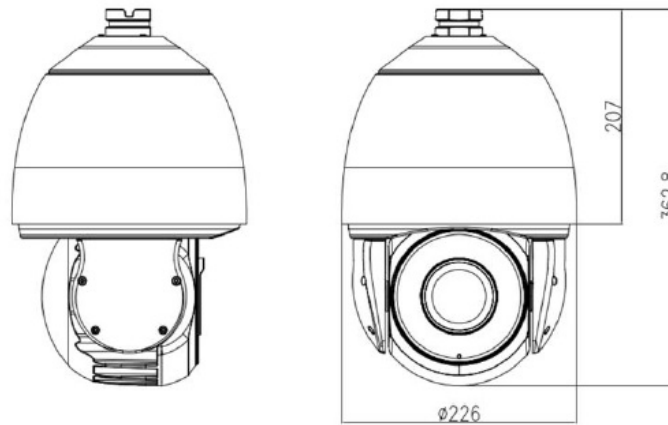

4MP PTZ DOME CAMERA

ENC-HHP7Z-250R-69

MODEL		ENC-HHP7Z-250R-69
Type		4MP PTZ DOME CAMERA
GENERAL	Power Supply	36V DC (Default) / 24V AC, PoE++(IEEE 802.3bt)
	Power Consumption	<45 W
	Working Temperature	-40°C ~ 70°C
	Working Humidity	<95% RH
	Ingress Protection	IP67
	Vandal Resistant	IK10 (Housing)
	Surge Protection	TVS6000V
	Reset Button	Supported
	Dimensions	Ø226x362.8 mm
	Net Weight	5.5 kg

Dimension Unit : mm

ORDERING INFORMATION

Part Number	Description	Standard Quantity
ENC-HHP7Z-250R-69	4MP IR IP H.265 High Speed Dome with 30X Optical Zoom, PoE++, SD Card Slot, WDR, Smart Analytics and 250m IR Support	1
ENB-BCPW66	Wall Mount Bracket for PTZ Camera	1
ENB-BCPP67	Pendant Mount Bracket for PTZ Camera	1
ENB-BCPH66	Corner Mount Bracket for PTZ Camera	1
ENB-BCPV66	Pole Mount Bracket for PTZ Camera	1
ENB-BCPJ66	Junction Box for PTZ Camera	1
ENB-BCPW67	Wall Mount Bracket for PTZ Camera	1