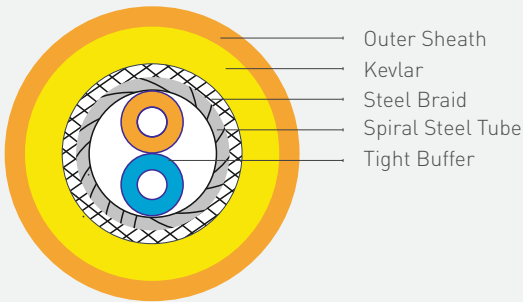

# TIGHT BUFFER SPIRAL STEEL ARMoured IN/OUT FIBRE OPTIC CABLE

These cables are constructed with Kevlar Yarn, Steel Braid, and Spiral Steel Tube, which makes it excellent for anti-rodent applications. This tight buffered fibre optic cable is flexible, has a good bending radius, and is easy to strip. This 0.6mm tight buffer cable is suitable for both internal and external applications.

## ORDERING INFORMATION

Part Number	Fibre Count	Cable Diameter (mm)	Central Tube Diameter (mm)	Cable Weight (Kg)	Bend Radius	
					Short (mm)	Long (mm)
4029-21002FXXCL	2	4.0	2.5	46	20D	10D
4029-21004FXXCL	4	4.0	2.5	46	20D	10D
4029-21006FXXCL	6	4.5	2.8	48	20D	10D
4029-21012FXXCL	12	5.5	3.6	78	20D	10D
4029-21024FXXCL	24	7.5	5.0	85	20D	10D