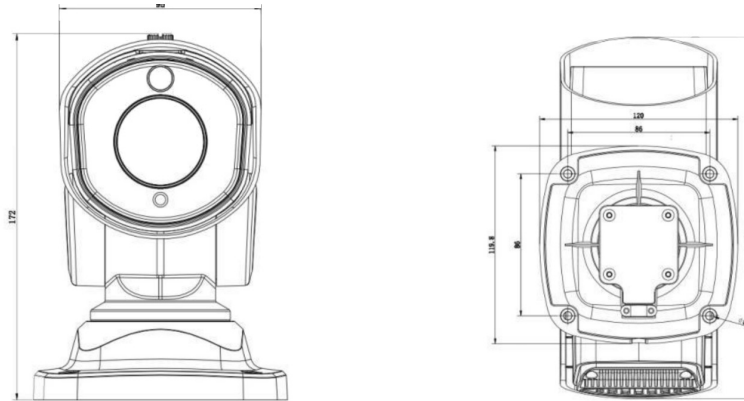

★Product specification and availability are subject to change without notice.

2MP PT BULLET CAMERA

ENC-HBU5Z-60R-75

MODEL	Model No.	ENC-HBU5Z-60R-75
	Type	2MP PT BULLET CAMERA

Dimension Unit : mm

ORDERING INFORMATION

Part Number	Description	Standard Quantity
ENC-HBU5Z-60R-75	2MP IR IP H.265 PT Bullet Camera with 12x Optical Zoom Lens, LPR, PoE, WDR, SD Card Slot and 60m IR Support	1

PACKING INFORMATION

Part Number	Packing Mode	Gross weight(Kg)	Dimension(mm)
ENC-HBU5Z-60R-75	Carton Box	-	-