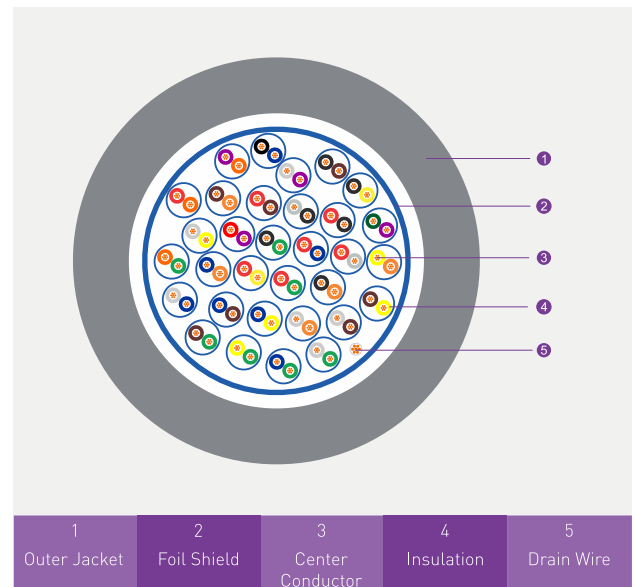

ELECTRICAL CHARACTERISTICS

Characteristic	Unit	Value
Nom. Conductor DCR	Ω/km	≤ 20.6
Nom. Capacitance Cond. to Cond.	pF/m	85 ± 20
Nom. Capacitance Cond. to Cond. & Shield	pF/m	160 ± 20
Nom. Characteristic Impedance	Ω	45 ± 15
Max. Recommended Current @ 25°C	A	52
Voltage Rating	V	300
Sparker Test	VAC	3000