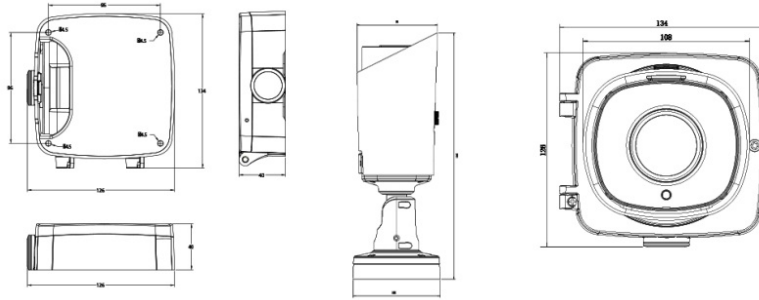

2MP LPR BULLET CAMERA

ENC-HBU5M-35R-75

MODEL	Model No.	ENC-HBU5M-35R-75
	Type	2MP LPR BULLET CAMERA

Dimension Unit : mm

ORDERING INFORMATION

Part Number	Description	Standard Quantity
ENC-HBU5M-35R-75	2MP IR IP H.265 Bullet Camera with 5 ~ 60mm Motorized Lens, LPR, PoE, WDR, SD Card Slot and 35m IR Support	1