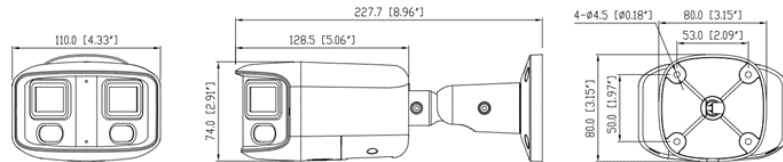

8MP MULTI SENSOR BULLET CAMERA

ENC-HBUAD-30R-69

MODEL	Model No.	ENC-HBUAD-30R-69
	Type	8MP MULTI SENSOR BULLET CAMERA

Dimension Unit : mm

ORDERING INFORMATION

Part Number	Description	Standard Quantity
ENC-HBUAD-30R-69	8MP (5MP*2) IR IP H.265 Multi Sensor Bullet Camera with 180° Panoramic view, PoE, SD Card Slot, Built in Mic, Built in Speaker, 20M Warm Light and 30M IR Support	1
ENB-BCUJ67	Junction Box for Eyenor Bullet Camera	1
ENB-BCUV67	Pole Mount Bracket for Eyenor Bullet / Box Camera	1

PACKING INFORMATION

Part Number	Packing Mode	Gross weight(Kg)	Dimension(mm)
ENC-HBUAD-30R-69	Carton Box	-	-