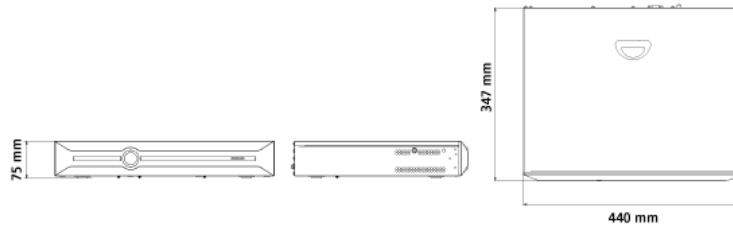

32CH EMBEDDED NETWORK VIDEO RECORDER

ENR-04032-N-LK

MODEL	Model No.	ENR-04032-N-LK
	Type	32CH EMBEDDED NETWORK VIDEO RECORDER

Dimension Unit : mm

ORDERING INFORMATION

Part Number	Description	Standard Quantity
ENR-04032-N-LK	32Ch Embedded Network Video Recorder with 4 HDD Bays Supports 4K Cameras, HDMI, VGA and ONVIF	1

PACKING INFORMATION

Part Number	Packing Mode	Gross weight(Kg)	Dimension(mm)
ENR-04032-N-LK	Carton Box	5.42	75×440×347