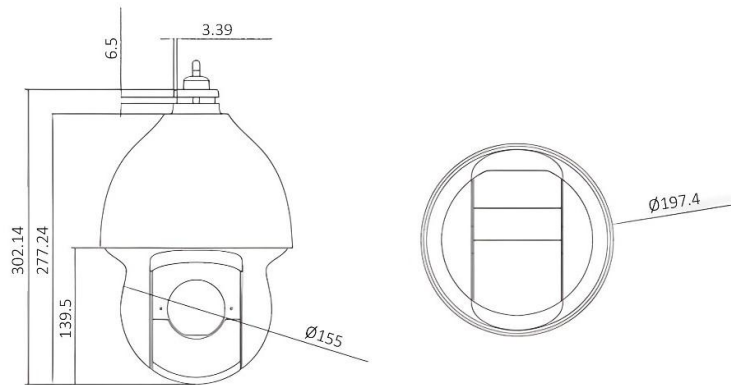

4MP PTZ DOME CAMERA

ENC-HHP7Z-350R-20

MODEL	Model No.	ENC-HHP7Z-350R-20
	Type	4MP PTZ DOME CAMERA
GENERAL	Power Supply	DC 24V, PoE+ (802.3.at)
	Power Consumption	24 W
	Working Temperature	-40C ~ 70°C
	Working Humidity	≤95%RH
	Ingress Protection	IP67
	Vandal Resistant	IK10
	Surge Protection	TVS6000V
	Reset Button	Supported
	Dimensions (mm)	Φ197×302 mm
	Net Weight	2.9 kg

Dimension Unit : mm

ORDERING INFORMATION

Part Number	Description	Standard Quantity
ENC-HHP7Z-350R-20	4MP Starlight IR IP H.265 High Speed PTZ Dome Camera with 40X Optical Zoom, SD Card Slot, WDR, PoE+, Smart Analytics and 350m IR Support	1
ENB-BVMW67	Wall Mount Bracket for 360° Eyenor Panoramic Camera	1