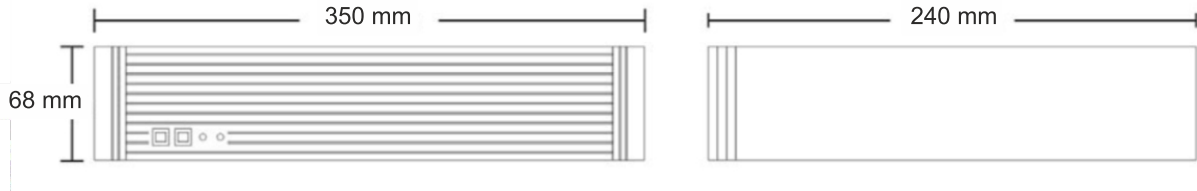

4Bay 16Ch POE Network Video Recorder

ENR-04016-N-16P

Dimension Unit: mm

Ordering Information

Part Number	Description	Standard Quantity
ENR-04016-N-16P	16Ch Embedded Network Video Recorder With 4 HDD Bays Supports 16#POE Ports, HDMI, VGA and ONVIF	1

Packing Information

Part Number	Packing Mode	Gross Weight (kg)	Dimension (mm)
ENR-04016-N-16P	Carton Box	2.9	350×240×68