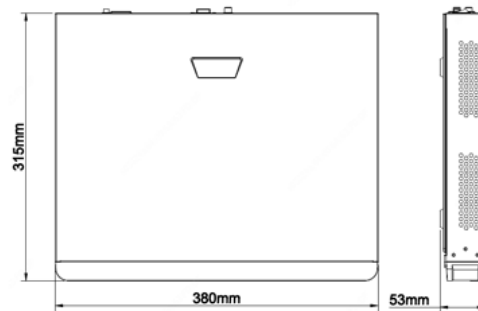

## ENR-02016-N-16PK

<b>MODEL</b>	<b>Model No.</b>	<b>ENR-02016-N-16PK</b>
	<b>Type</b>	16Ch Embedded Network Video Recorder
<b>POE</b>	<b>POE Interface</b>	16 RJ-45 10M/100M self-adaptive Ethernet Interface
	<b>Power per POE Port</b>	Max 30W for single port Max 240W in total
<b>HARD DISK</b>	<b>SATA</b>	2 SATA Interface
	<b>Capacity</b>	Up to 10TB for each HDD
	<b>Array Type</b>	N/A
	<b>eSATA</b>	N/A
	<b>N+M Hot Standby</b>	N/A
	<b>ANR</b>	Supported
<b>GENERAL</b>	<b>External Storage</b>	Not Supported
	<b>Power Supply</b>	100 ~ 240 V AC
	<b>Power Consumption</b>	≤10W(without HDD)
	<b>Working Environment</b>	-10°C~+ 55°C (+14°F~+131°F), Humidity ≤ 90% RH (non-condensing)
	<b>Dimensions (W×D×H)</b>	380mm ×315mm × 53mm (14.9" × 12.4" ×2.1")
	<b>Weight (without HDD)</b>	≤2.6kg (5.73lb)

Dimension Unit : mm

### PACKING INFORMATION

Part Number	Packing Mode	Gross weight(Kg)	Dimension(mm)
ENR-02016-N-16PK	Carton Box	≤2.6kg (5.73lb)	380mm ×315mm × 53mm (14.9" × 12.4" ×2.1")